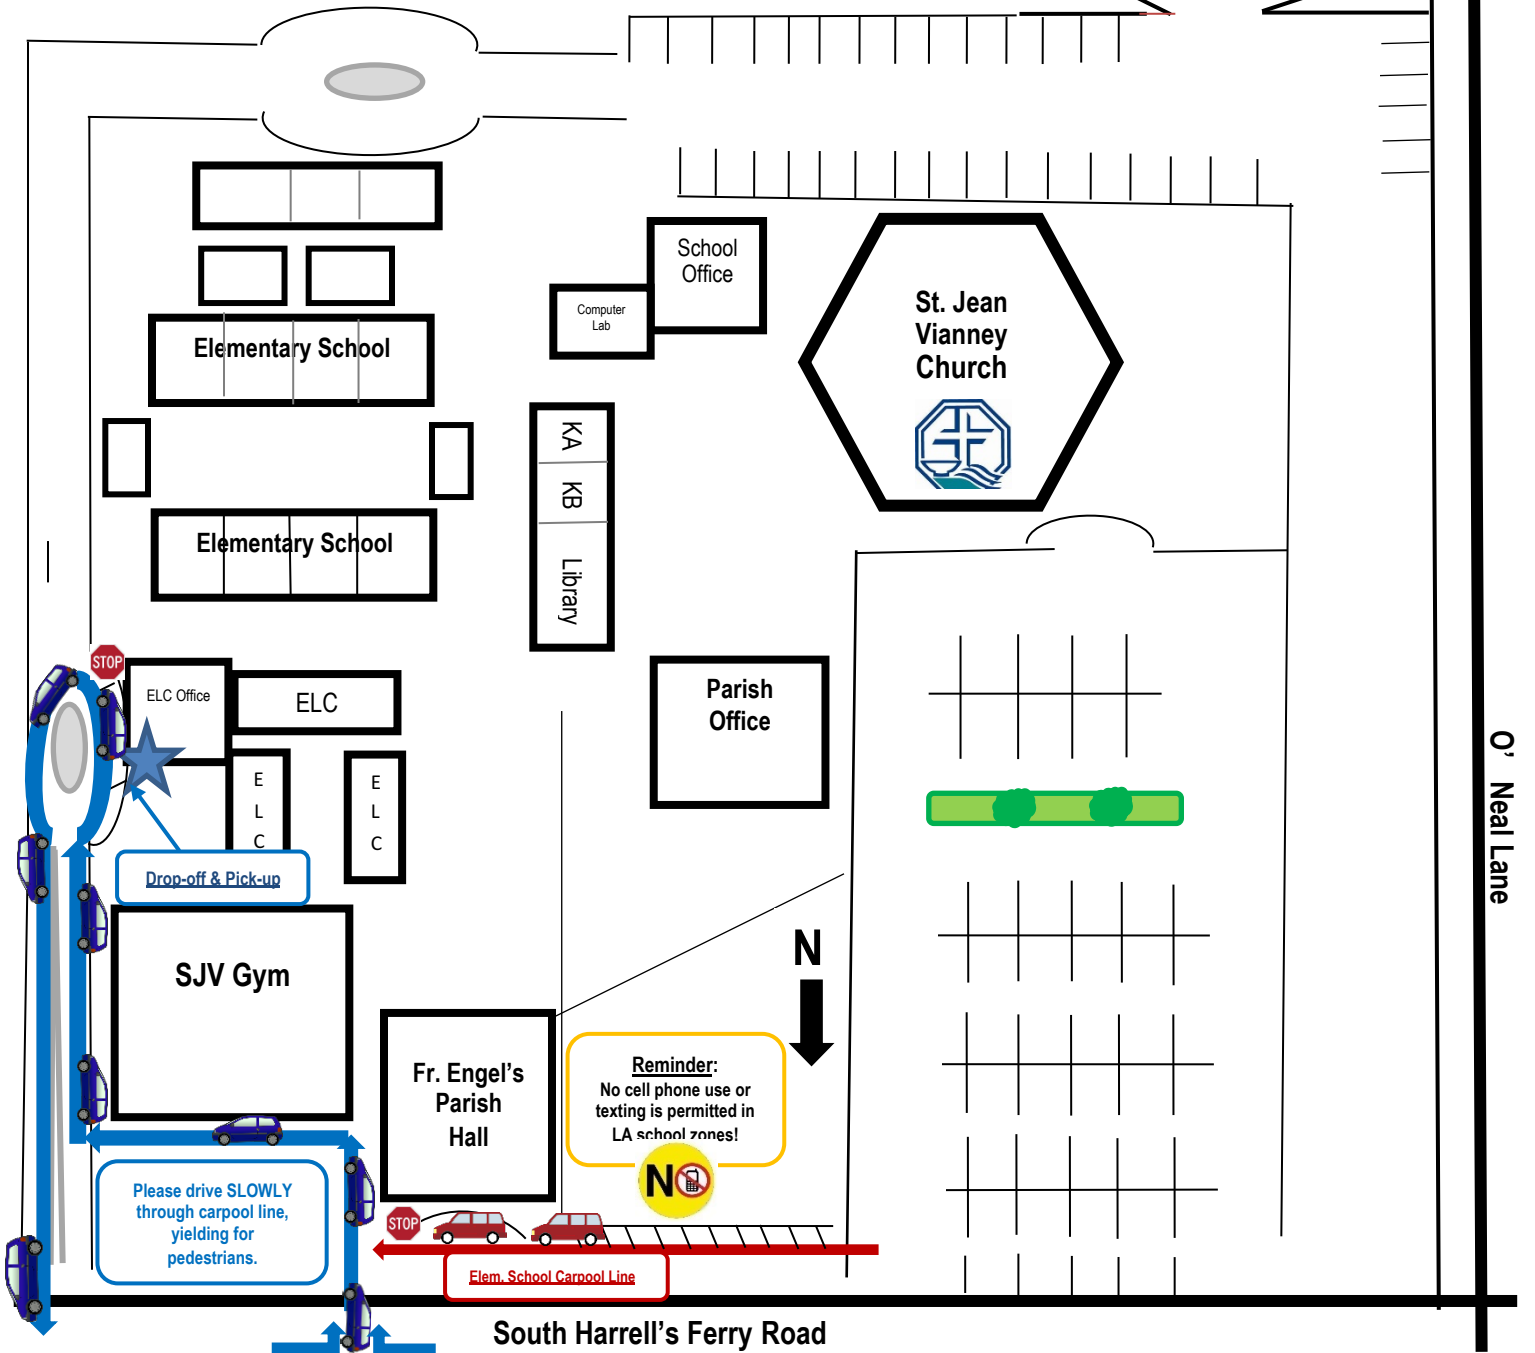

# SJV EARLY LEARNING & GROWTH CARPOOL ROUTE

**Morning Carpool: 8:45am to 9:15am**  
**Afternoon Carpool: 1:30pm to 2:30PM**

Follow This Route to Drop Off & Pick Up

Football Field

**Reminder:**  
 No cell phone use or  
 texting is permitted  
 in LA school zones!

Playground

O' Neal Lane

South Harrell's Ferry Road

Please drive SLOWLY  
 through carpool line,  
 yielding for  
 pedestrians.

Drop-off & Pick-up

Elem. School Carpool Line

**Reminder:**  
 No cell phone use or  
 texting is permitted in  
 LA school zones!